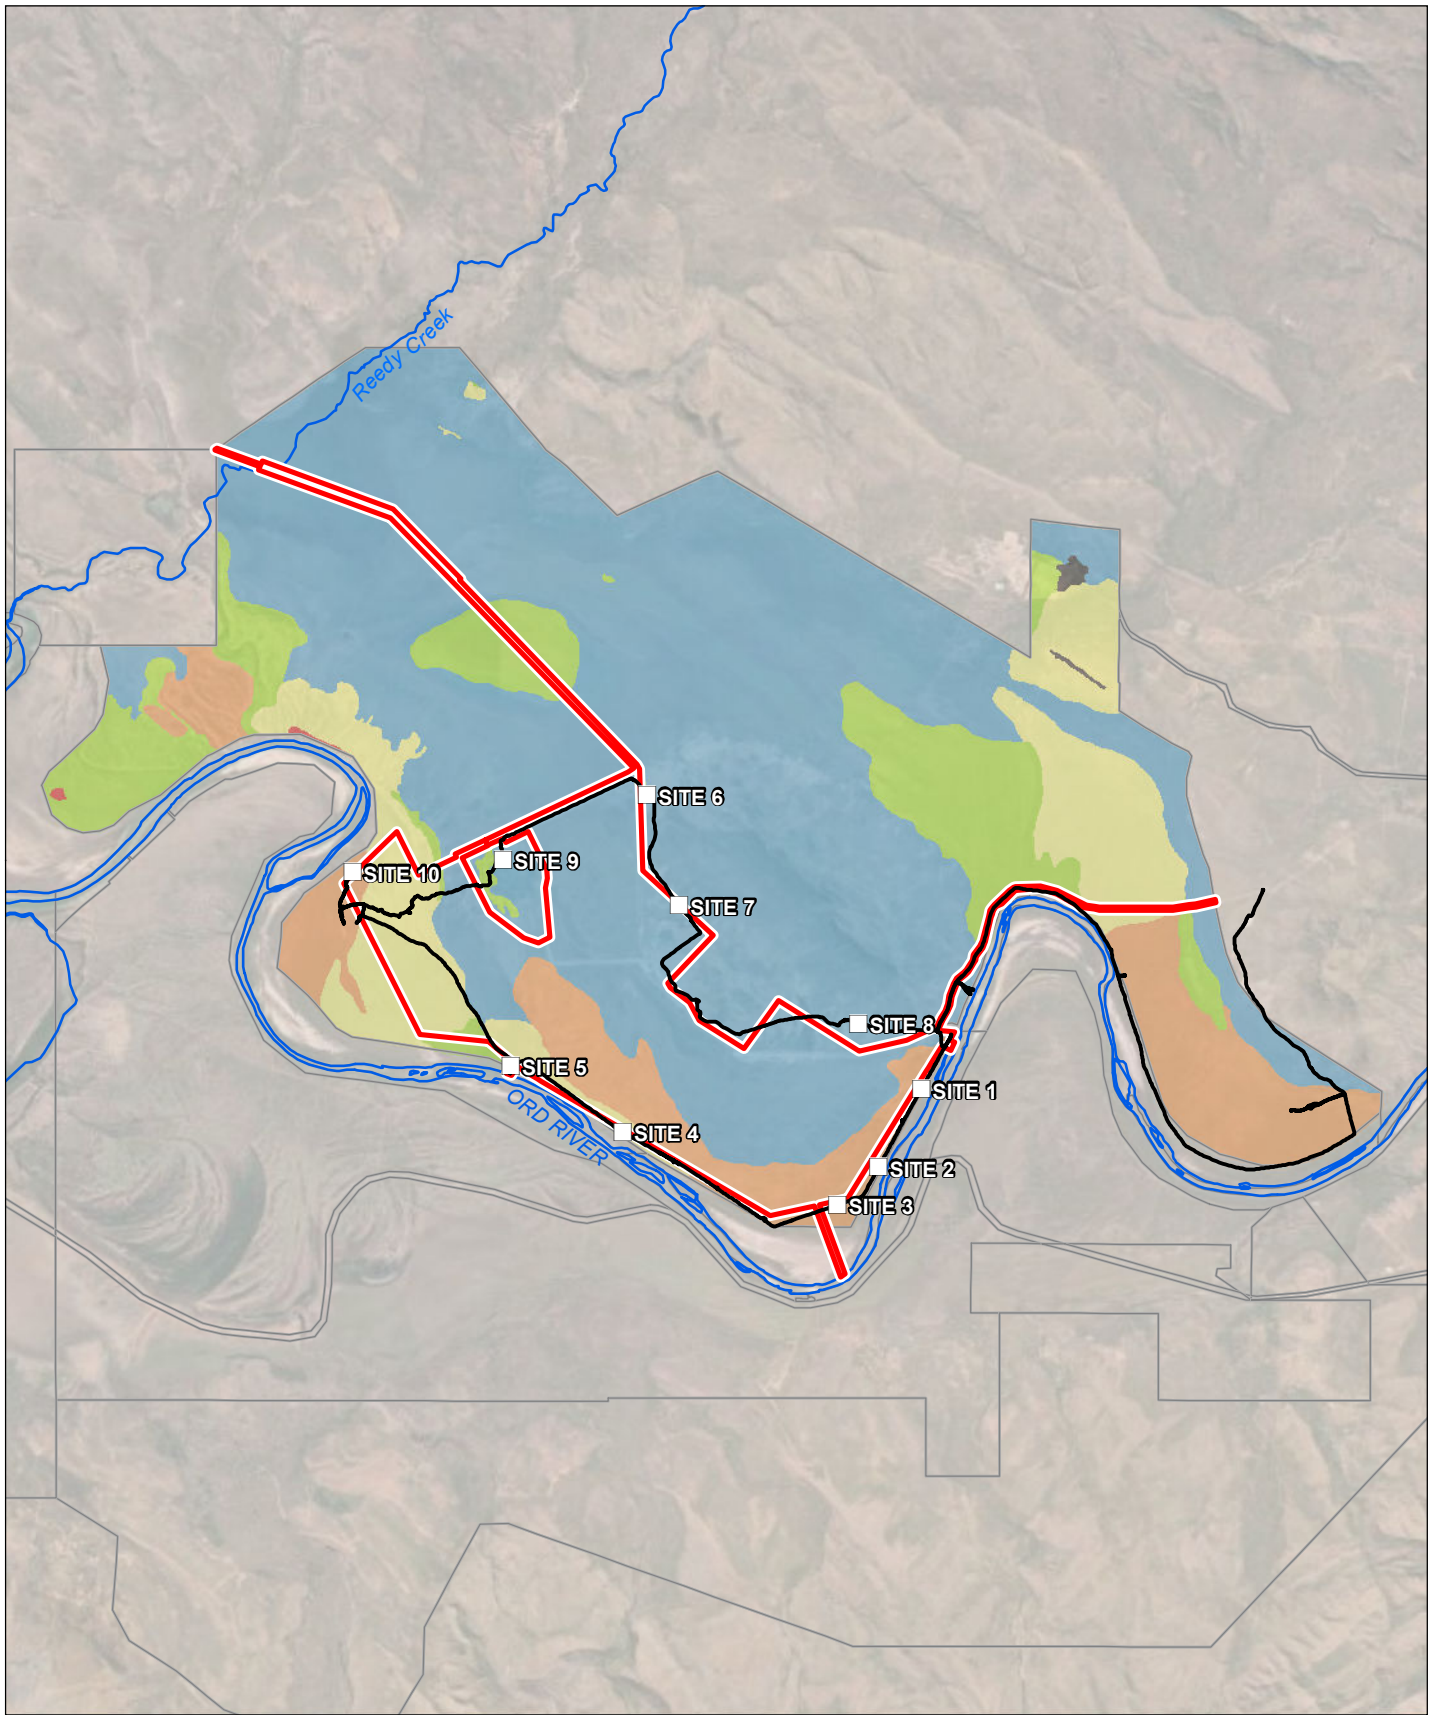

Legend

- Carlton Plain Stage 1 Approved Clearing Boundary
- Cadastre
- Watercourse
- Survey Track - August 2023
- Vegetation Condition Assessment Sites

Baseline 2017 Weed Cover (%)

- <2
- 2-20
- 20-50
- 50-80
- >80
- C

NOTE THAT POSITION ERRORS CAN BE >5M IN SOME AREAS